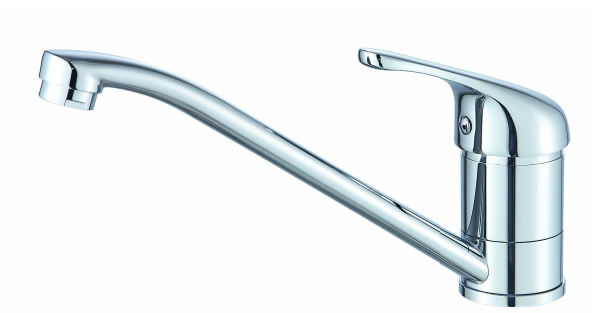

# Apelson

TAPS WITH LOW SPOUT

### GENERAL INFORMATION

EAN/UPC	8422248376181
Subfamily	Low Spout

### Features

Material	Brass
Handle material	Zinc
Spout braided hose material	Stainless Steel 304
Finish style	Chrome
Removable spout	-
Shower function	√
Control type	Handle