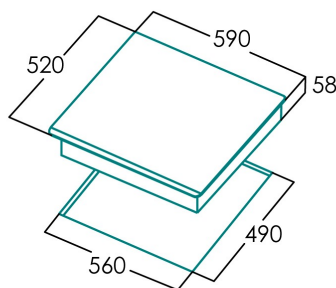

GENERAL INFORMATION

EAN/UPC	8422248351416
Subfamily	Induction

Product sheet

Number of cooking zones	3
Zone 1: Technology	Induction
Zone 1: Type of zone	Simple
Zone 1: Position	Front Left
Zone 1: Zone diameter (mm)	21
Zone 1: Power (kW)	2
Zone 1: Consumption (Wh / kg)	184,1
Zone 2: Technology	Induction
Zone 2: Type of zone	Simple
Zone 2: Position	Rear Left
Zone 2: Zone diameter (mm)	16
Zone 2: Power (kW)	12
Zone 2: Consumption (Wh / kg)	181,7
Zone 3: Technology	Induction
Zone 3: Type of zone	Simple
Zone 3: Position	Right
Zone 3: Zone diameter (mm)	28
Zone 3: Power (kW)	2,3
Zone 3: Booster (kW)	2,6
Zone 3: Consumption (Wh / kg)	180,8

Dimensions

Width (mm)	590
Height (mm)	58
Depth (mm)	520
Built-in width (mm)	560
Built-in height (mm)	108
Built-in depth (mm)	490
Easy installation system	Quick Fix

Control

Control type	Touch control
Control position	Front Centre
Independent zone control	-
Hidden control	√
Power levels	9
Knob type	N/A
Cooking time programming	√
Countdown alarm	√
Power management	√
Available power limits (kW)	2,8/3,5
Connectivity	No
Autoignition	N/A

Safety

Safety lock	√
Child lock	Yes (Key)
Residual heat indicator	√
Automatic cookware detection	√
Smart cookware detection	-
Automatic safety shutdown	√
Liquid spill detection	√

Electrical connection

Nominal voltage (V)	220-240
Nominal frequency (Hz)	50/60
Nominal input power (W)	5800
Multiphase connection option	2 phases
Electric shock protection	Class II
Power cord length (m)	1
Plug type	No plug