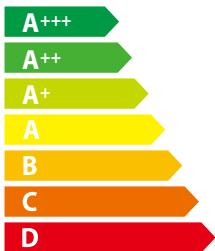

**ENERG**

енергия · ενεργεια

Y

IJA

IE

IA

**Apelson**

HELIA /L

**42**  
kWh/annum

Icon of a three-leaf plant inside a circle.

ABCD**E**FG

Icon of a light bulb.

ABCD**E**FG

Icon of water droplets falling from a pipe.

ABC**D**EFG

Icon of a speaker with sound waves.